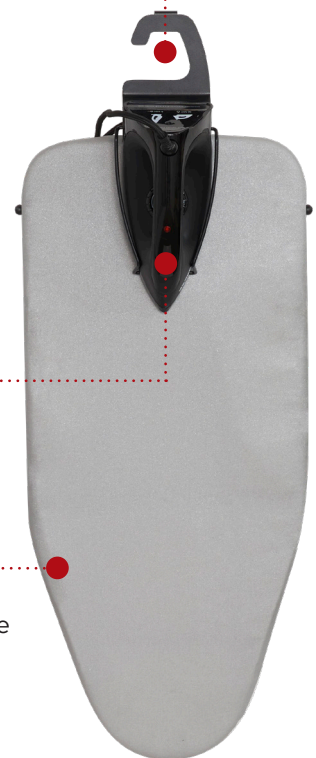

TABLE TOP IRONING CENTRE

BURN PROOF ALUMINISED COVER
Reflects heat for safe, fast & efficient ironing, helps prevent heat staining

LIGHT WEIGHT
Easy to carry

INTEGRATED HOOK
Easy to store

180° ROTATING IRON REST
Designed for left and right hand users

FIXED LEGS
Very quick to use

COMPACT BOARD SIZE
Accommodates smaller wardrobe spaces

- Light weight
- Durable black powder coated frame
- Fixed ABS legs
- Felt backed replaceable cover
- Anti-theft security box
- 3 way auto cut off system

Specification

Light Grey
3.40kg
1200W dry iron
2.5m cable length