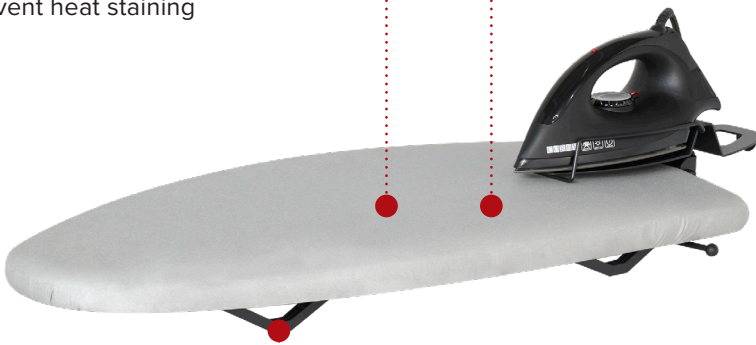

TABLE TOP IRONING CENTRE

BURN PROOF ALUMINISED COVER
Reflects heat for safe, fast & efficient ironing, helps prevent heat staining

LIGHT WEIGHT
Easy to carry

INTEGRATED HOOK
Easy to store

180° ROTATING IRON REST
Designed for left and right hand users

FIXED LEGS
Very quick to use

COMPACT BOARD SIZE
Accommodates smaller wardrobe spaces

- Light weight
- Durable black powder coated frame
- Fixed ABS legs
- Felt backed replaceable cover
- Anti-theft security box
- 3 way auto cut off system

Specification

Light Grey
3.40kg
1200W dry iron
2.5m cable length