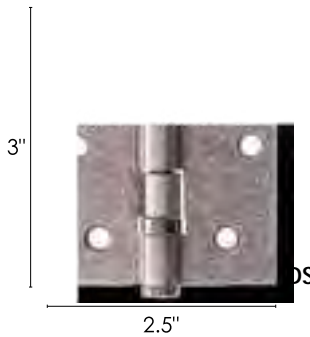

Dimensions
Length: 75mm
Full Width: 63mm
Depth of Leaf: 2.5mm
Depth of Knuckle: 10mm

Finishes Available:

- A2HB32525AB
- A2HB32525BN
- A2HB32525BP
- A2HB32525DS
- A2HB32525MAB
- A2HB32525MB
- A2HB32525MBN
- A2HB32525PC
- A2HB32525SC
- A2HB32525SN