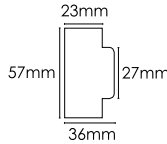

SN

Finishes Available:

ALCE3AB
ALCE3AC
ALCE3BN
ALCE3DS
ALCE3MAB
ALCE3MB
ALCE3MBN
ALCE3PB
ALCE3PC
ALCE3PN
ALCE3SB
ALCE3SC
ALCE3SN
ALCE3UB
ALCE3USC

the finish® matters