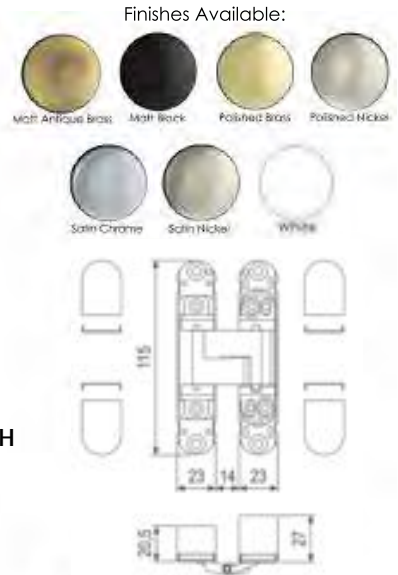

FIRE RATED

ADJUSTMENTS

WOOD/
ALUMINIUM

CAPACITY
40KG/60KG

Key Features of the AGB Concealed Hinges

- Ideal even for **aluminium** frames, thanks to the 4mm thickness of the hinge fastening
- **Completely invisible** thanks to slim dimensions
- Easy installation: sash & frame parts can be **installed separately** during production and joined on-site
- Suit **wooden or aluminium** doors
- When the door is closed nothing can be seen of the hinge - **ideal for minimalist interiors**
- When fitted, it allows the door to open **180 degrees**
- Suitable for flush doors with rebate or without rebate
- Suitable for fire & smoke resistant doors for up to **30 minutes**