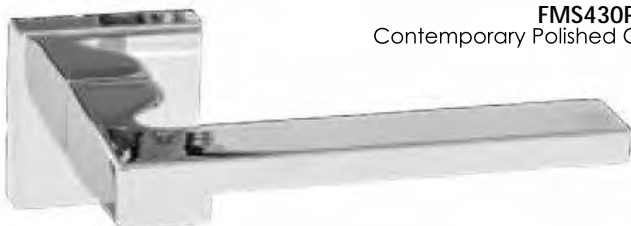

FMS430PC GINEVRA LEVER ON SQUARE ROSE PC
Contemporary Polished Chrome seamlessly transitions into any setting.

Other Finishes: MB, SC
Matching WC Turn: FMSWCPC
Matching Key Esc: FMSKPC
Matching Euro Esc: FMSEPC
Matching Latch: AL3PC
Base Material: Zamak

Dimensions: A: 50mm B: 138mm C: 10mm D: 74mm