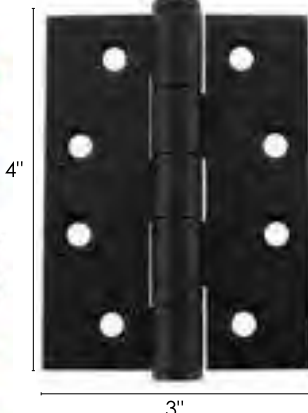

HINGES

A2HB32525(finish) ATLANTIC ELITE 3" HINGES

3" X 2.5" X 2.5mm Ball Bearing Hinges

Base Material: Steel
Sold with Matching Wood Screws.

Dimensions
Length: 75mm
Full Width: 63mm
Depth of Leaf: 2.5mm
Depth of Knuckle: 10mm

Finishes Available:

- A2HB32525AB
- A2HB32525BN
- A2HB32525BP
- A2HB32525DS
- A2HB32525MAB
- A2HB32525MB
- A2HB32525MBN
- A2HB32525PC
- A2HB32525SC
- A2HB32525SN

Finishes Available:

1. Packs of 3:
   A2HB32525BN(3)
   A2HB32525MB(3)
   A2HB32525PC(3)
   A2HB32525SC(3)
   A2HB32525SN(3)

*Further finishes may be available in packs of 3
Enquire to find out more!

Finishes Available:

A2H322(finish) ATLANTIC FIRE RATED ELITE 3" HINGES

3" X 2" X 2mm Stainless Steel Ball Bearing Hinges
CE Marked Fire Rated FD30/60

Base Material: Stainless Steel
Sold with Matching Wood Screws.

Dimensions
Length: 76mm
Width: 50mm
Depth of Leaf: 2mm
Depth of Knuckle: 12mm

Finishes Available:

- A2H322EB
- A2H322MB
- A2H322PSS
- A2H322SSS

AH1433(finish) ATLANTIC ELITE 4" HINGES

4" X 3" X 3mm Ball Bearing Hinges
Grade 13 Fire Rated FD30/60 Fire Door Hinge

*TO BE COMPLIANT MUST BE USED WITH INTUMESCENTS - PAGE 154-155

Base Material: Stainless Steel
Sold with Matching Wood Screws.

Dimensions
Length: 102mm
Width: 76mm
Depth of Leaf: 3mm
Depth of Knuckle: 14mm

Finishes Available:

- AH1433AB
- AH1433AC
- AH1433BN
- AH1433DS
- AH1433EB
- AH1433MAB
- AH1433MB
- AH1433MBN
- AH1433PSS
- AH1433SB
- AH1433SSS
- AH1433UB
- AH1433USC

1. Packs of 3:
   AH1433AB(3)
   AH1433BN(3)
   AH1433EB(3)
   AH1433MB(3)
   AH1433MBN(3)
   AH1433PSS(3)
   AH1433SSS(3)
   AH1433UB(3)

Finishes Available:

RADIUS CORNER
OPTIONS AVAILABLE

- AHR1433BN
- AHR1433MB
- AHR1433PSS
- AHR1433PSS(3)
- AHR1433SSS
- AHR1433SSS(3)
- AHR1433UB