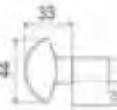

CYLINDERS - AGB - 5 PIN

AGB EURO PROFILE 5 PIN CYLINDER - KEY TO TURN - 30-30MM (60MM) 5 PIN Key to Differ Euro Cylinder - Key to Turn.

Base Material:
KEY TO DIFFER.
BS EN 1303:2015
3 Keys provided.

Dimensions
Total Length: 60mm

Finishes Available:
C: C620022525
MAB: C620722525
MB: C620842525
PB: C620012525
PC: C620302525
PN: C620062525
SB: C620082525
SC: C620322525

PN

Finishes Available:

B = 25mm
C = 25mm
X = 30mm
Y = 30mm

FIRE DOOR
EN1634

5
PINS

ANTI-PULL
CAM

3
KEYS

AGB EURO PROFILE 5 PIN CYLINDER - KEY TO TURN - 35-35MM (70MM) 5 PIN Key to Differ Euro Cylinder - Key to Turn.

Base Material:
KEY TO DIFFER.
BS EN 1303:2015
3 Keys provided.

Dimensions
Total Length: 70mm

Finishes Available:
C: C620023030
MAB: C620723030
MB: C620843030
PB: C620013030
PC: C620303030
PN: C620063030
SB: C620083030
SC: C620323030

Finishes Available:

B = 30mm
C = 30mm
X = 35mm
Y = 35mm

PB

FIRE DOOR
EN1634

5
PINS

ANTI-PULL
CAM

3
KEYS

1
5 Pins In Brass For
The Coding

2
Anti-Pull Cam In
Sintered Steel

3
3 Profile Keys