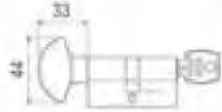

CYLINDERS - AGB - 15 PIN

AGB EURO PROFILE 15 PIN CYLINDER - KEY TO TURN - 35-35MM (70MM)

15 PIN Key to Differ Euro Cylinder - Key to Turn.

Base Material:
KEY TO DIFFER.
BS EN 1303:2015
5 Keys provided.

Dimensions
Total Length: 70mm

Finishes Available:
C: CA20023030
MAB: CA20723030
MB: CA20843030
PC: CA20303030
PN: CA20163030
SB: CA20083030
SC: CA20323030

SC

Finishes Available:

B = 30mm
C = 30mm
X = 35mm
Y = 35mm

FIRE DOOR
EN1634

AGB EURO PROFILE 15 PIN CYLINDER - KEY TO TURN - 40-40MM (80MM)

15 PIN Key to Differ Euro Cylinder - Key to Turn.

Base Material:
KEY TO DIFFER.
BS EN 1303:2015
5 Keys provided.

Dimensions
Total Length: 80mm

Finishes Available:
C: CA20023535
MAB: CA20723535
MB: CA20843535
PC: CA20303535
PN: CA20163535
SB: CA20083535
SC: CA20323535

Finishes Available:

B = 35mm
C = 35mm
X = 40mm
Y = 40mm

MB

FIRE DOOR
EN1634