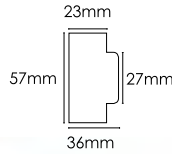

TUBULAR MORTICE LATCHES - CE CERTIFIRE

ALCE25(finish) 2.5" CE CERTIFIRE ATLANTIC ELITE TUBULAR LATCH

2.5" CE Certifire Bolt Through Tubular Latch

*TO BE COMPLIANT MUST BE USED WITH INTUMESCENTS - PAGE 154-155

Base Material: Mild Steel, Zinc Bolt
Sold with Matching Wood Screws.

Dimensions

Total Length: 65mm
Back Set: 45mm
Face Plate Size: 58mm x 27mm
Dust Box: Yes

Finishes Available:

ALCE25AB
ALCE25AC
ALCE25BN
ALCE25DS
ALCE25MAB
ALCE25MB
ALCE25MBN
ALCE25PB
ALCE25PC
ALCE25PN
ALCE25SB
ALCE25SC
ALCE25SN
ALCE25UB
ALCE25USC

PC

Finishes Available: