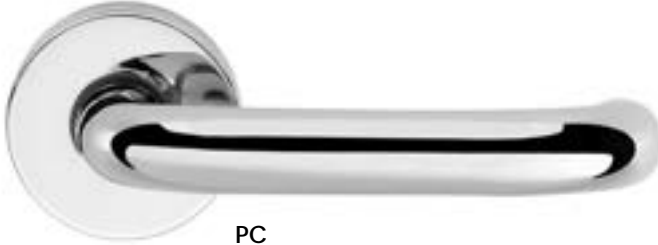

ANTI-BACTERIAL COMMERCIAL

CTLOR19RTD(FINISH) RETURN TO DOOR LEVER

Tupai Solid Brass Return to Door Safety Lever 19mm on Round Rose with Anti-bacterial coating

Base Material: Solid Brass
Sold with Matching Wood Screws.

Finishes Available:
Satin Chrome (CTLOR19RTDSC)
Polished Chrome (CTLOR19RTDPC)

PC

CTLOBRRTD(FINISH) RETURN TO DOOR LEVER ON BACKPLATE

Tupai Solid Brass Return to Door Safety Lever 19mm on Round Corner Backplate with Anti-bacterial coating

Base Material: Solid Brass
Sold with Matching Wood Screws.

Finishes Available:
Satin Chrome (CTLOBRRTDSC)
Polished Chrome (CTLOBRRTDPC)