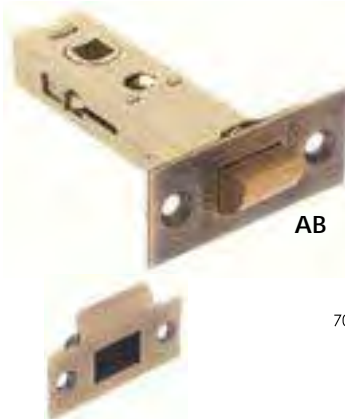

AL4(finish) 4" TUBULAR LATCH 4" Heavy Duty Double Sprung Bolt Through Tubular Latch

Base Material: Pressed Steel
Sold with Matching Wood Screws.

Dimensions
Total Length: 100mm
Back Set: 75mm
Face Plate Size (Removable): 58mm x 27mm
Dust Box: Yes

Finishes Available:

- AL4AB
- AL4AC
- AL4BN
- AL4DS
- AL4MAB
- AL4MB
- AL4MBN
- AL4PB
- AL4PC
- AL4PN
- AL4SB
- AL4SC
- AL4SN
- AL4UB
- AL4UDB
- AL4USC