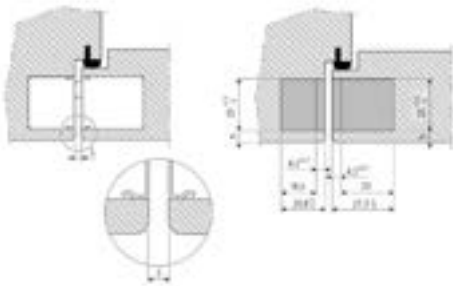

ADJUSTMENTS

1
Pressure
Adjustments

2
Vertical
Adjustments

3
Horizontal
Adjustments