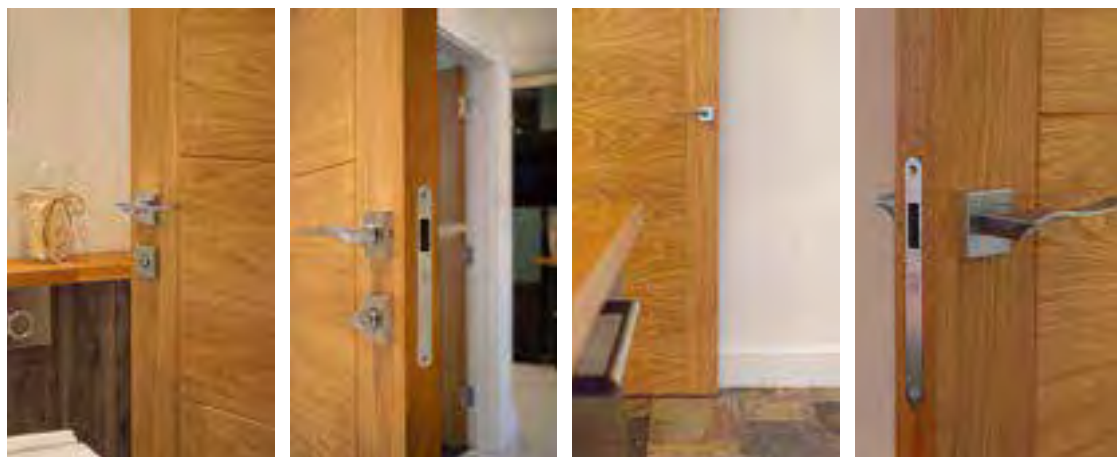

A Refined Touch of Elegance

This family home was fitted with Old English Harrogate Mortice Knobs in Antique Copper. Traditional elements & character have been retained throughout the 1930's property, whilst a contemporary twist has been added. Antique Copper is perfect for creating this blend.