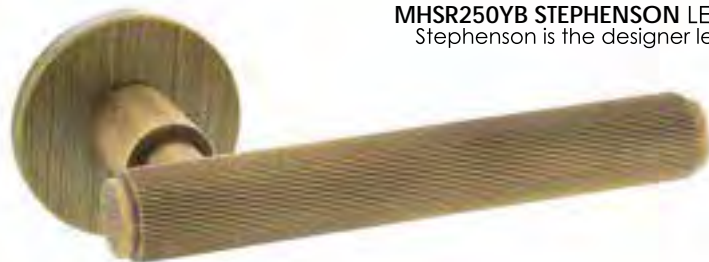

MHSR250YB STEPHENSON LEVER ON 5MM SLIM ROUND ROSE YB
Stephenson is the designer lever for every minimalist interior décor.
forme LUCK by Frosio Bortolo

Other Finishes: MB, UDB, SB, SN, PC
Matching WC Turn: MHSRLWCYB
Matching Key Esc: MHSRKYB
Matching Euro Esc: MHSREYB
Suggested Latch: AL3MAB
Base Material: Solid Brass

Dimensions: A: 51mm B: 130mm C: 5mm D: 62mm
Weight of 1 single lever: 415g