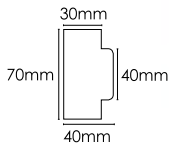

Base Material: Pressed Steel
Sold with Matching Wood Screws.

Dimensions
Total Length: 100mm
Back Set: 75mm
Face Plate Size (Removable): 58mm x 27mm
Dust Box: Yes

Finishes Available:

- AL4AB
- AL4AC
- AL4BN
- AL4DS
- AL4MAB
- AL4MB
- AL4MBN
- AL4PB
- AL4PC
- AL4PN
- AL4SB
- AL4SC
- AL4SN
- AL4UB
- AL4UDB
- AL4USC