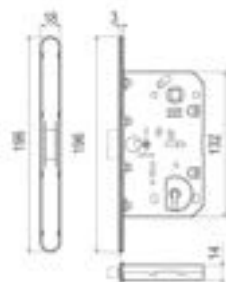

AGBMLWC(finish) AGB REVOLUTION XT MAGNETIC BATHROOM LOCK Italian Magnetic Bolt Through Bathroom Lock - 60mm Backset

Base Material: Zamak, Steel
Sold with Matching Wood Screws.
(This product is also used as a standard latch)

Dimensions
Back Set: 60mm
Case height: 132mm
Case thickness: 14mm
Face Plate Size: 196mm X 18mm
Adjustable Keep plate: Yes
Centre to Centre: 96mm
Faceplate is removable
Non-handed.
WC hole: 6mm (reducer included for 5mm spindles)

Finishes Available:
AGBMLWCMB
AGBMLWCPC
AGBMLWCSC

SC

Finishes Available: