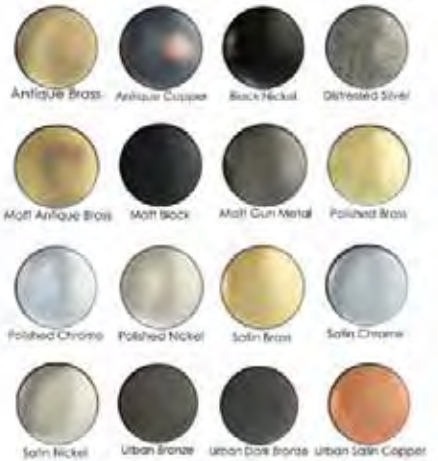

Finishes Available:

- ADB25AB
- ADB25AC
- ADB25BN
- ADB25DS
- ADB25MAB
- ADB25MB
- ADB25MBN
- ADB25PB
- ADB25PC
- ADB25PN
- ADB25SB
- ADB25SC
- ADB25SN
- ADB25UB
- ADB25UDB
- ADB25USC

PN

Finishes Available: