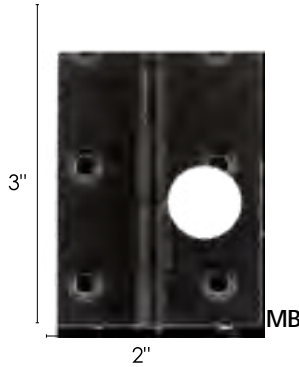

HINGES

AWH3222(finish) ATLANTIC ELITE 3" WASHERED HINGES

Dimensions
Length: 76mm
Width: 50mm
Depth of Leaf: 2.5mm
Depth of Knuckle: 8mm

Finishes Available:

- AWH3222AB
- AWH3222AC
- AWH3222BN
- AWH3222DS
- AWH3222MAB
- AWH3222MB
- AWH3222MBN
- AWH3222PB
- AWH3222PC
- AWH3222PN
- AWH3222SB
- AWH3222SC
- AWH3222SN
- AWH3222UB
- AWH3222UDB
- AWH3222USC