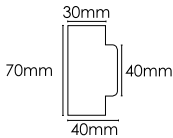

TUBULAR MORTICE LATCHES

AL25(finish) 2.5" TUBULAR LATCH 2.5" Quality Bolt Through Tubular Latch

Base Material: Pressed Steel
Sold with Matching Wood Screws.

Dimensions
Total Length: 63mm
Back Set: 45mm
Face Plate Size (Removable): 58mm x 27mm
Dust Box: Yes

Finishes Available:

- AL25AB
- AL25AC
- AL25BN
- AL25DS
- AL25MAB
- AL25MB
- AL25MBN
- AL25PB
- AL25PC
- AL25PN
- AL25SB
- AL25SC
- AL25SN
- AL25UB
- AL25UDB
- AL25USC