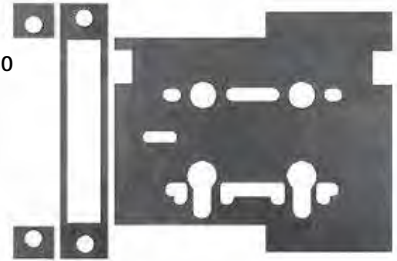

INTUMESCENT LOCK KITS

BATHROOM LOCK INTUMESCENT LOCK KIT

Bathroom Lock Intumescent Lock Kit 0.8mm - FD30 - **ALKINTBATHFD30**

Suitable for 2.5" & 3" Bathroom Locks.

BATHROOM LOCK INTUMESCENT LOCK KIT

Bathroom Lock Intumescent Lock Kit 1mm - FD60 - **ALKINTBATHFD60**

Suitable for 2.5" & 3" Bathroom Locks.

DEADLOCK INTUMESCENT LOCK KIT

3 Lever Deadlock Intumescent Lock Kit 0.8mm - FD30 - **ALKINTDEAD3LKFD30**

Suitable for 3 Lever Dead Locks in 2.5" & 3".

DEADLOCK INTUMESCENT LOCK KIT

3 Lever Deadlock Intumescent Lock Kit 1mm - FD60 - **ALKINTDEAD3LKFD60**

Suitable for 3 Lever Dead Locks in 2.5" & 3".

DEADLOCK INTUMESCENT LOCK KIT

Euro Deadlock Intumescent Lock Kit 0.8mm - FD30 - **ALKINTDEADFD30**

Suitable for Euro Dead Locks & 5 Lever Dead Locks in 2.5" & 3".

DEADLOCK INTUMESCENT LOCK KIT

Euro Deadlock Intumescent Lock Kit 1mm - FD60 - **ALKINTDEADFD60**

Suitable for Euro Dead Locks & 5 Lever Dead Locks in 2.5" & 3".