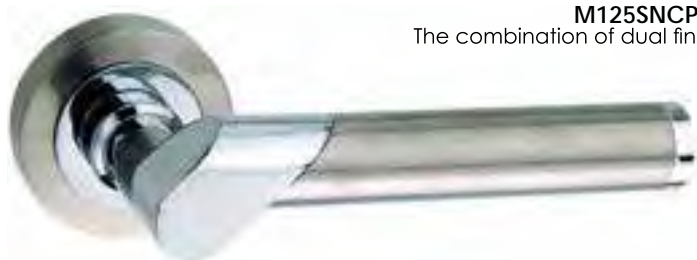

M125SNCP TUNIS LEVER ON ROUND ROSE SNCP

The combination of dual finish creates a warm, modern finish option.

Other Finishes: N/A
Matching WC Turn: MWCSNCP
Matching Key Esc: MESCKSNCP
Matching Euro Esc: MESCESNCP
Matching Latch: AL3SN
Base Material: Zinc Alloy

Dimensions: A: 51mm B: 125mm C: 10mm D: 64mm