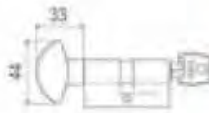

FIRE DOOR
EN1634

5
PINS

ANTI-PULL
CAM

3
KEYS