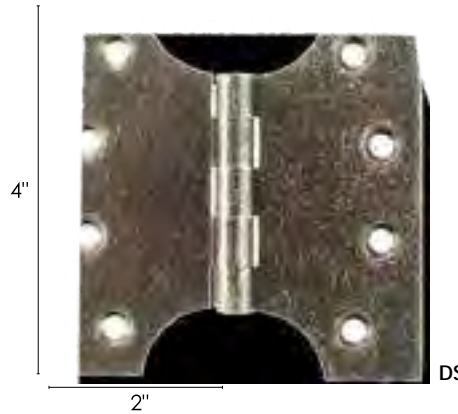

- APH424AB
- APH424AC
- APH424BN
- APH424DS
- APH424MAB
- APH424MB
- APH424MBN
- APH424PB
- APH424PC
- APH424PN
- APH424SB
- APH424SC
- APH424SN
- APH424UB
- APH424USC

AHG111433(finish) ATLANTIC ELITE 4" HINGES

4" X 3" X 3mm Ball Bearing Hinges
Grade 11 Fire Rated FD30/60 Fire Door Hinge
*TO BE COMPLIANT MUST BE USED WITH INTUMESCENTS - PAGE 154-155

Base Material: Mild Steel
Sold with Matching Wood Screws.

Dimensions
Length: 102mm
Width: 76mm
Depth of Leaf: 3mm

Finishes Available:

- AHG111433AB
- AHG111433BN
- AHG111433MB
- AHG111433PC
- AHG111433SC
- AHG111433SN
- AHG111433SSS
- AHG111433SUB

1. Packs of 3:
2. AHG111433AB(3)
   - AHG111433MB(3)
   - AHG111433PC(3)
   - AHG111433SC(3)
   - AHG111433SN(3)