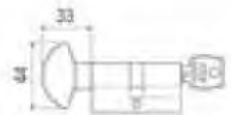

FIRE DOOR
EN1634