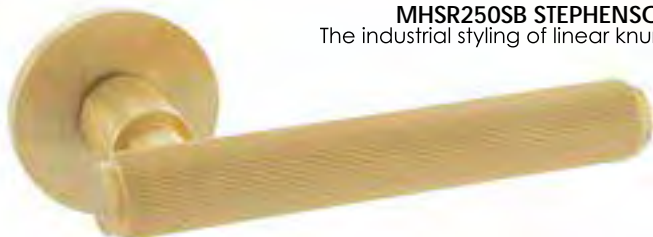

MHSR250SB STEPHENSON LEVER ON 5MM SLIM ROUND ROSE SB

The industrial styling of linear knurling looks extremely glamorous in Satin Brass.
forme LUCK by Frosio Bortolo