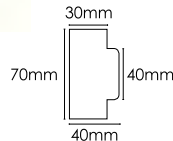

TUBULAR MORTICE LATCHES

AL25(finish) 2.5" TUBULAR LATCH 2.5" Quality Bolt Through Tubular Latch

Base Material: Pressed Steel
Sold with Matching Wood Screws.

Dimensions
Total Length: 63mm
Back Set: 45mm
Face Plate Size (Removable): 58mm x 27mm
Dust Box: Yes

Finishes Available:

- AL25AB
- AL25AC
- AL25BN
- AL25DS
- AL25MAB
- AL25MB
- AL25MBN
- AL25PB
- AL25PC
- AL25PN
- AL25SB
- AL25SC
- AL25SN
- AL25UB
- AL25UDB
- AL25USC

Finishes Available:

Finishes Available:

AL3(finish) 3" TUBULAR LATCH 3" Heavy Duty Double Sprung Bolt Through Tubular Latch

Base Material: Pressed Steel
Sold with Matching Wood Screws.

Dimensions
Total Length: 80mm
Back Set: 60mm
Face Plate Size (Removable): 58mm x 27mm
Dust Box: Yes

Finishes Available:

- AL3AB
- AL3AC
- AL3BN
- AL3DS
- AL3MAB
- AL3MB
- AL3MBN
- AL3PB
- AL3PC
- AL3PN
- AL3SB
- AL3SC
- AL3SN
- AL3UB
- AL3UDB
- AL3USC

AL4(finish) 4" TUBULAR LATCH 4" Heavy Duty Double Sprung Bolt Through Tubular Latch

Base Material: Pressed Steel
Sold with Matching Wood Screws.

Dimensions
Total Length: 100mm
Back Set: 75mm
Face Plate Size (Removable): 58mm x 27mm
Dust Box: Yes

Finishes Available:

- AL4AB
- AL4AC
- AL4BN
- AL4DS
- AL4MAB
- AL4MB
- AL4MBN
- AL4PB
- AL4PC
- AL4PN
- AL4SB
- AL4SC
- AL4SN
- AL4UB
- AL4UDB
- AL4USC

Finishes Available:

ALSO AVAILABLE - AL6(finish) 6" TUBULAR LATCH 6" Heavy Duty Double Sprung Bolt Through Tubular Latch